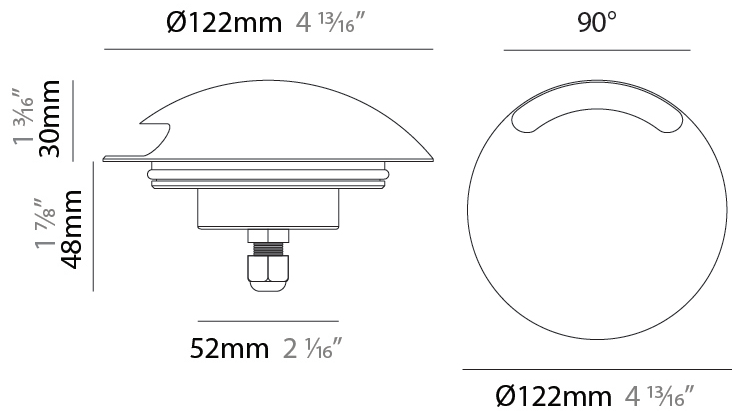

E12I0075-

base number   Color   Finish
Temperature   Options

1. To build a product code in our configurator select the specify button on the base model # product page
2. To build a manual product code on this datasheet choose from the options listed below in blue font and add the suffix to the base model #

GENERAL

Series: Explorer 125-1
Brand: Unonovesette
Division: Exterior
Mounting Type: Recessed
Mounting Location: In-Ground
Subcategory: Drive Over

PHYSICAL

Shape: Round
Diameter (mm): 122
Diameter (in): 4 13/16
Height (mm): 78
Depth (mm): 48
Height (in): 3 1/16
Depth (in): 1 7/8
Light Distribution: Direct
Load Resistance (kg): Drive Over Up to 2500Kgs
Load Resistance (lbs): Drive Over Up to 5511Lbs
Diffuser: Extra clear tempered 6mm
Fixture Finish: [SWS](#) / [ASB](#) / [PSB](#)
Fixture Material: Extruded Aluminum
Cable Details: 35cm NS20N PCP 2x0,5mm2
Cut-out Measurements: 88mm/3 7/16"

ELECTRICAL

Lamp Type: LED
Input Wattage (W): 9
Dimming: Non-Dimmable
Driver Included: No
Driver Location: Remote
Driver Type: Constant Voltage - Universal
Driver Class: Class 2
Input Voltage (V): 120 - 277
Output Voltage (V): 24
Upon Request: Tri-Mode Dimming

LED

Color Temperature (*K): [2700](#) / [3000](#) / [4000](#)
Max. Delivered Lumen (lm): 730 (3000K)
CRI: >90 CRI
Lamp Life (hrs): 50000

OPTICAL

Optic°: 20 / 90

RATINGS AND CERTIFICATIONS

Certified By: Certified for North American Standards
IP rating: IP68 (not for permanent immersion)
IK Rating: IK10